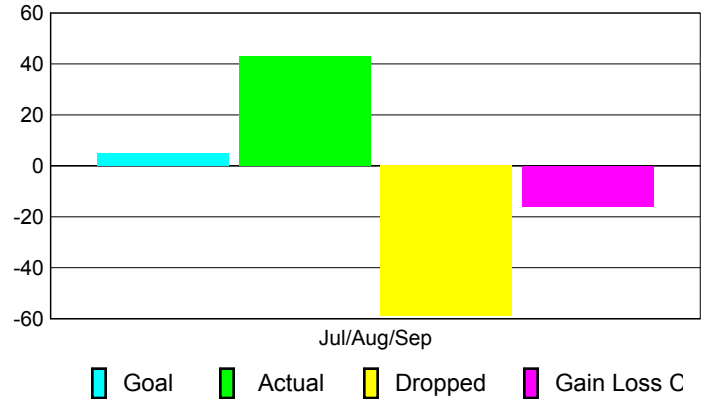

Club Results 2010-2011

Goal, New, Dropped, Gain/Loss

MEMBERSHIP

Membership Results
2010-2011

Membership
2009-2010

Month	Net Memb Goal	Actual New Memb	Actual Dropped Memb	Gain/Loss of Memb	Gain/Loss of Memb
Jul/Aug/Sep	5	43	-59	-16	-10
Totals	5	43	-59	-16	-10

Membership Results 2010-2011

Goal, New, Dropped, Gain/Loss

Comparison of Club Gain/Loss

Current Year Compared to the Previous Year

Comparison of Membership Gain/Loss

Current Year Compared to the Previous Year